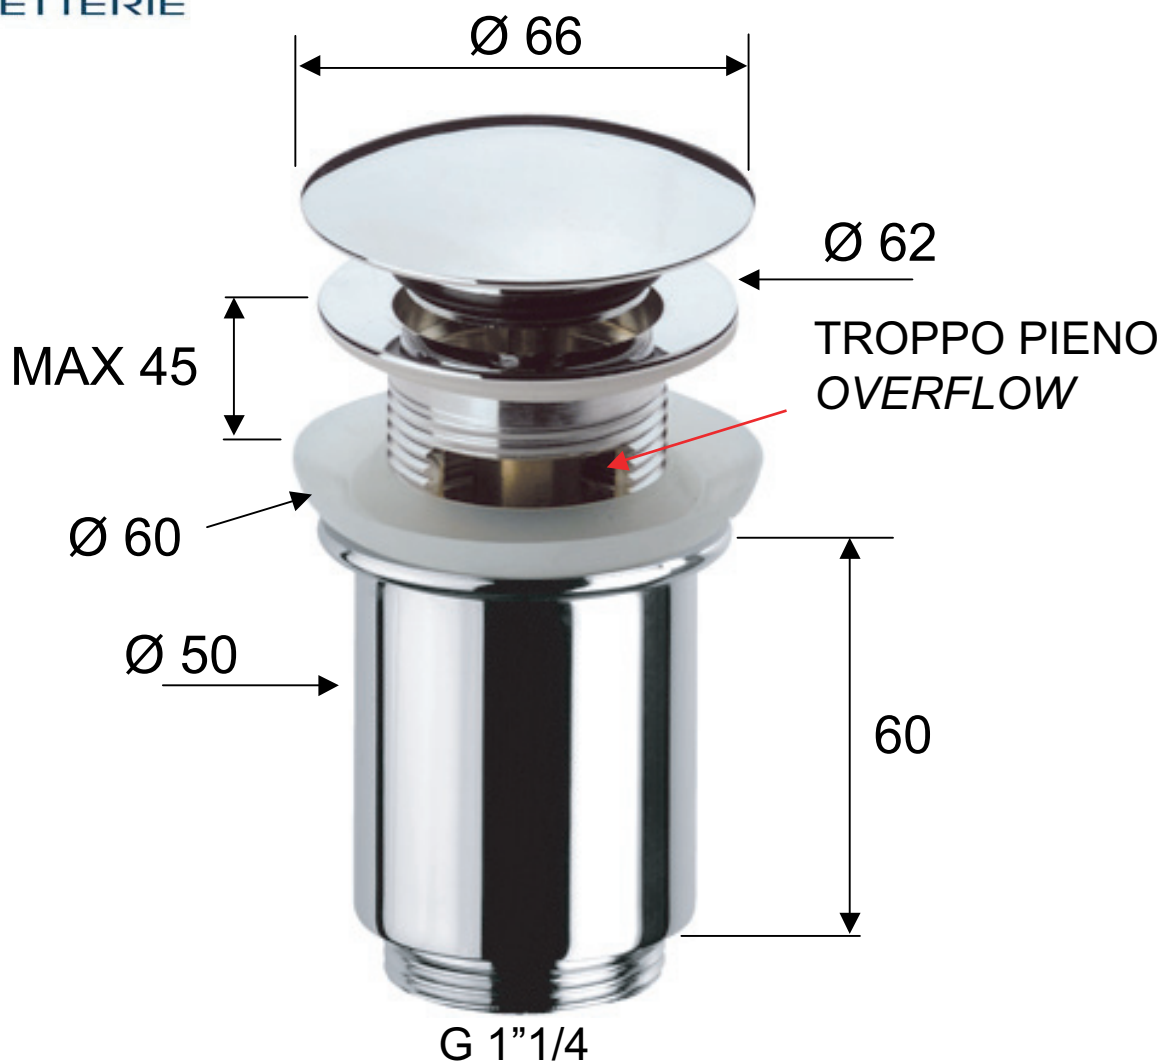

ART. COD.

905 CC

SCARICO AUTOMATICO CON SISTEMA CLICK-CLACK E TROPPO PIENO
AUTOMATIC POP-WASTE CLICK-CLACK SYSTEM AND OVERFLOW

MATERIALI / MATERIALS

OTTONE CROMATO / CHROME PLATED BRASS
CB 753S - CW614N

CROMATURA / CHROME PLATING